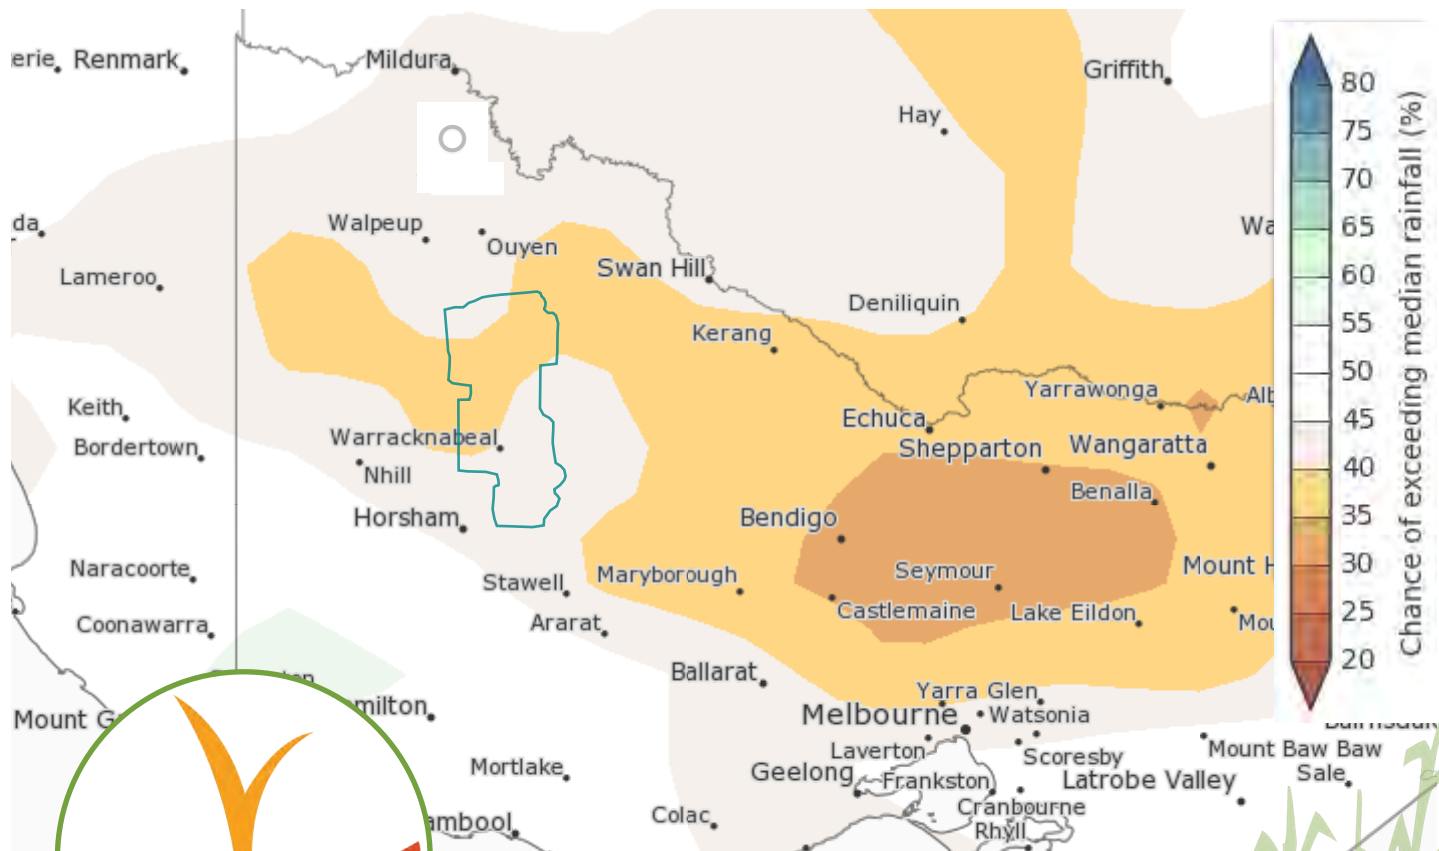

DROUGHT COMMUNITIES PROGRAMME

Where is our community support?

YARRIAMBIACK SHIRE COUNCIL

FARMING LAND

\$8,250 million (77% reliance on farming)

ABS EMPLOYMENT

Other Grain 14.9%
Grain Sheep 5.5%

RAINFALL OVER 24 MONTHS

Rupanyup 772mm (36%)
Warracknabeal Airport 650mm (-1%)
Hopetoun 582mm (-1%)

BULOKE SHIRE COUNCIL

FARMING LAND

\$8,021 million (69% reliance on farming)

ABS EMPLOYMENT

Other Grain 14.1%
Grain Sheep 6.5%

RAINFALL OVER 24 MONTHS

Wycheproof 680mm (36%)
Donald 639mm (30%)
Charlton 608mm (-1%)

CLIMATE OUTLOOK - THE CHANCE OF ABOVE MEDIAN RAINFALL FOR APRIL TO JUNE 2019

YARRIAMBIACK SHIRE COUNCIL

34 Lyle Street, PO Box 243, Warracknabeal VIC 3393