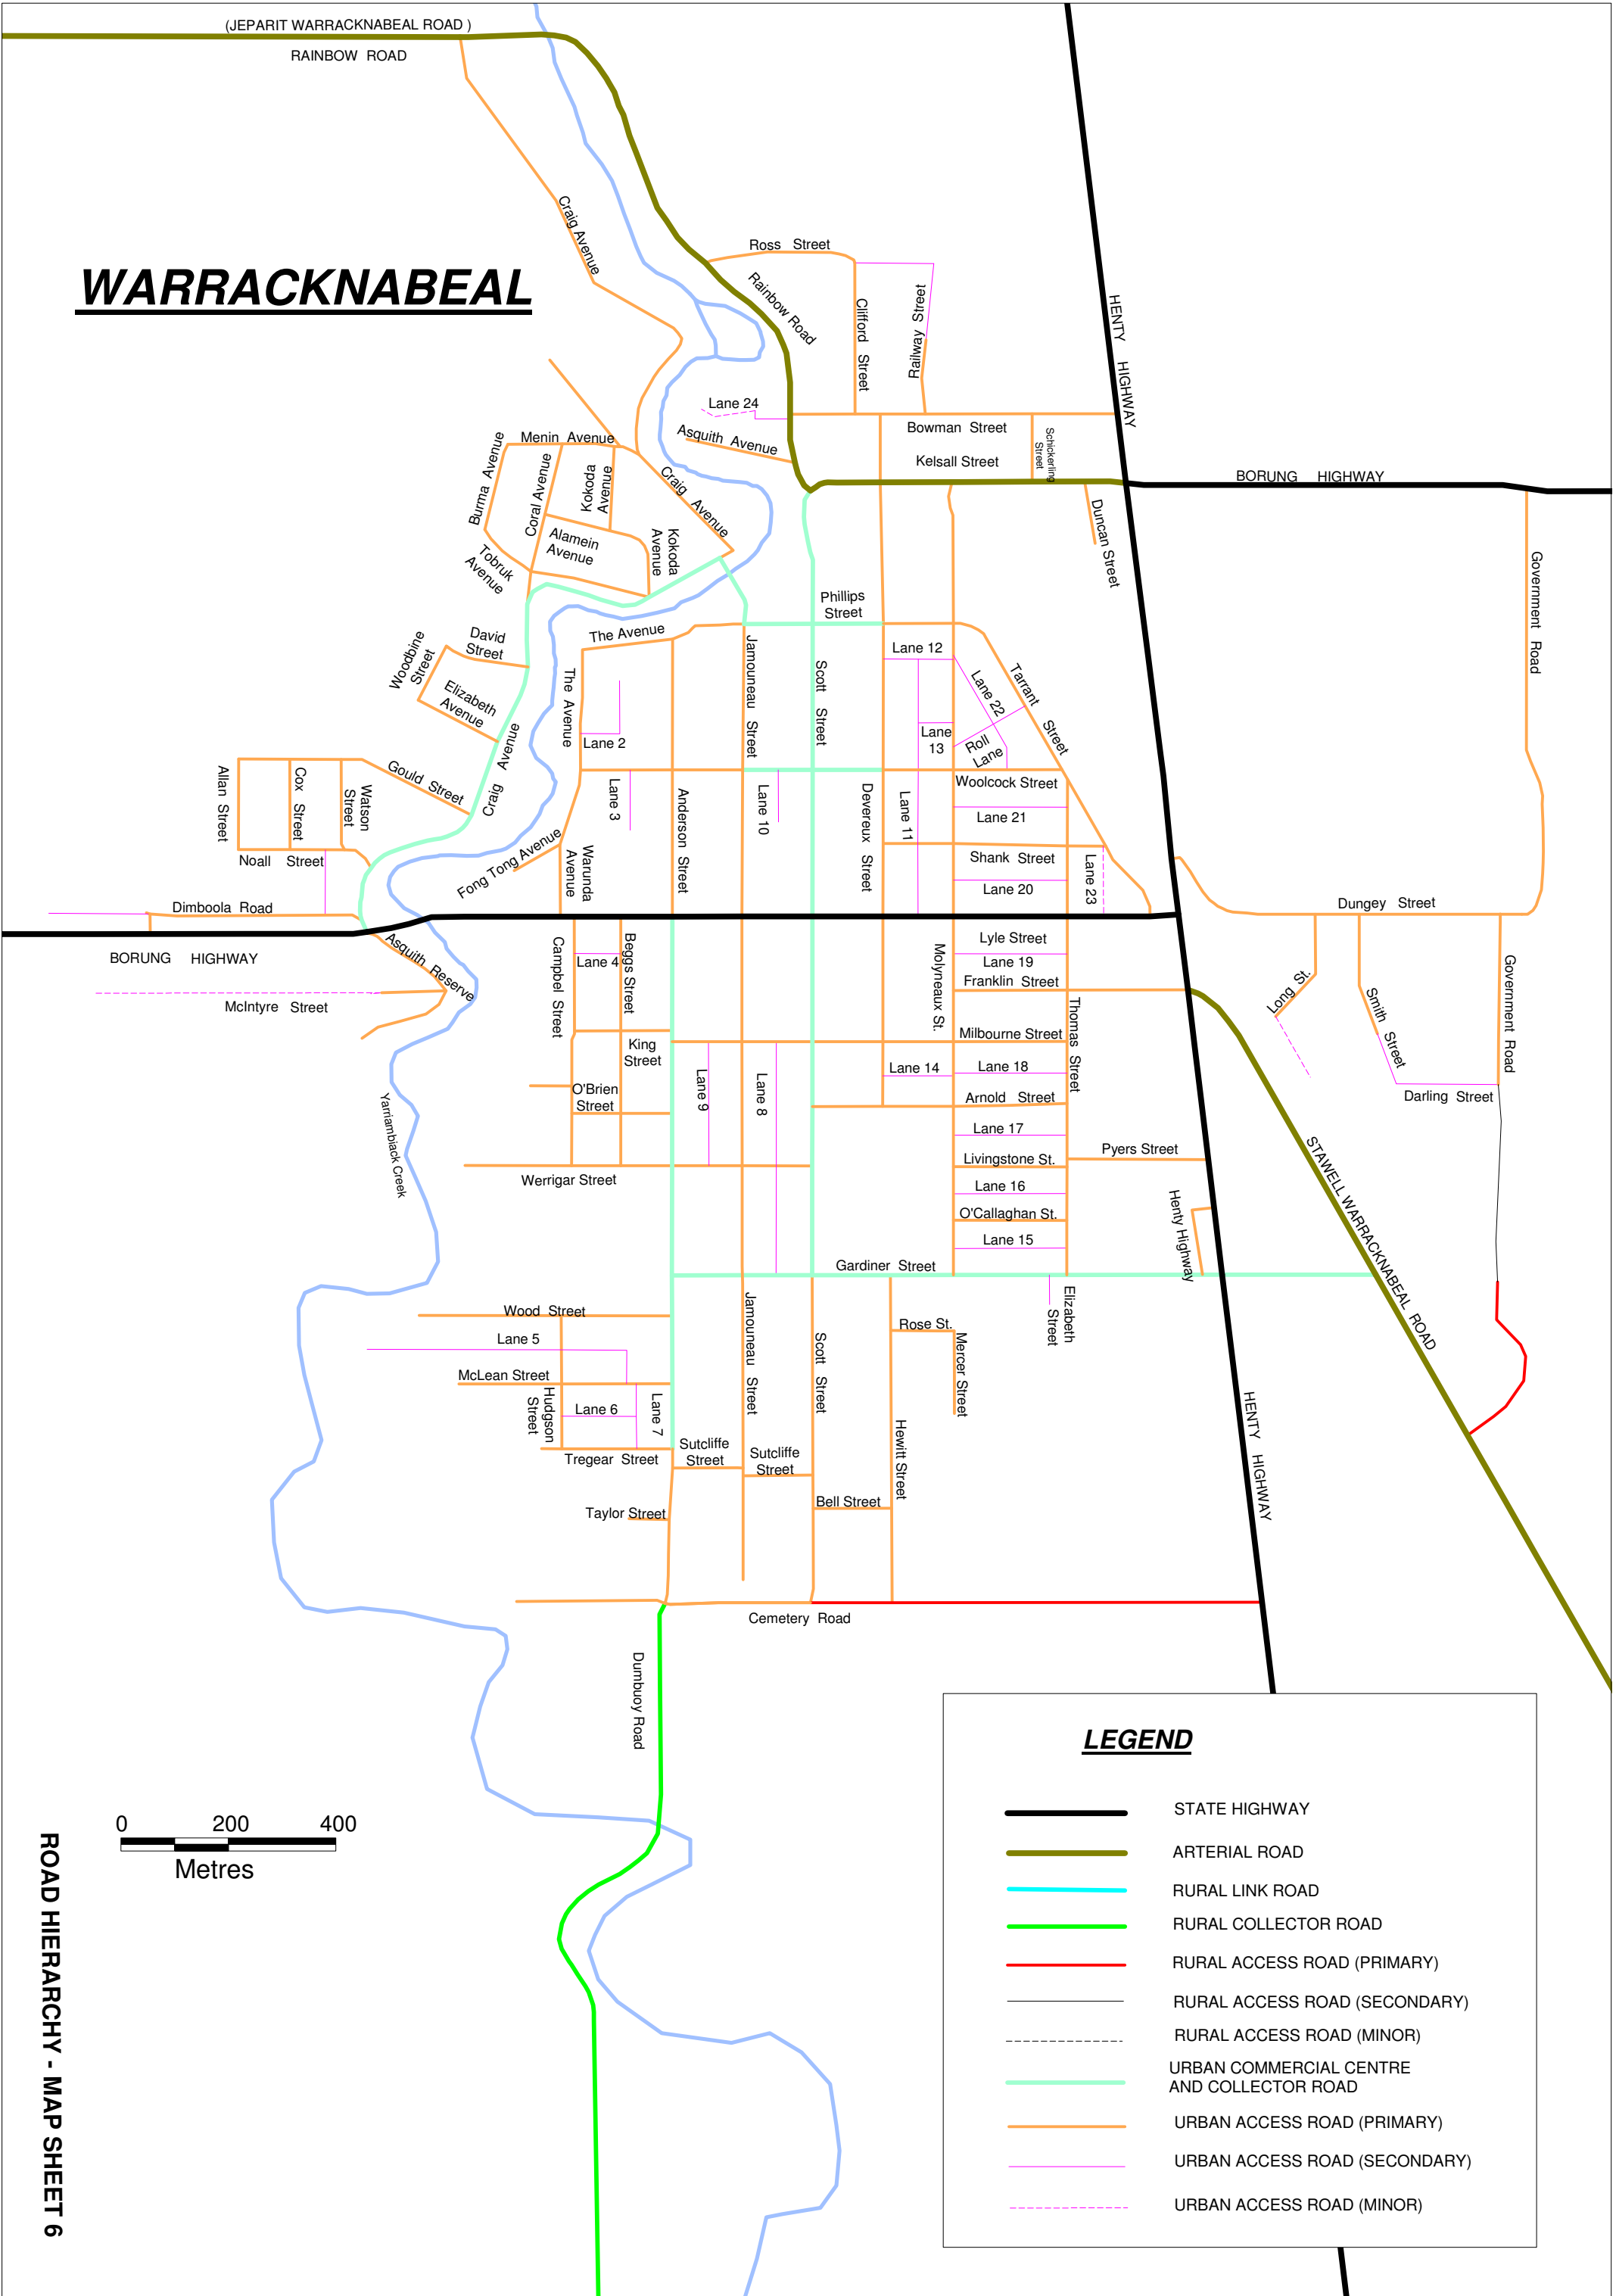

WARRACKNABEAL

LEGEND

-  STATE HIGHWAY
-  ARTERIAL ROAD
-  RURAL LINK ROAD
-  RURAL COLLECTOR ROAD
-  RURAL ACCESS ROAD (PRIMARY)
-  RURAL ACCESS ROAD (SECONDARY)
-  RURAL ACCESS ROAD (MINOR)
-  URBAN COMMERCIAL CENTRE AND COLLECTOR ROAD
-  URBAN ACCESS ROAD (PRIMARY)
-  URBAN ACCESS ROAD (SECONDARY)
-  URBAN ACCESS ROAD (MINOR)