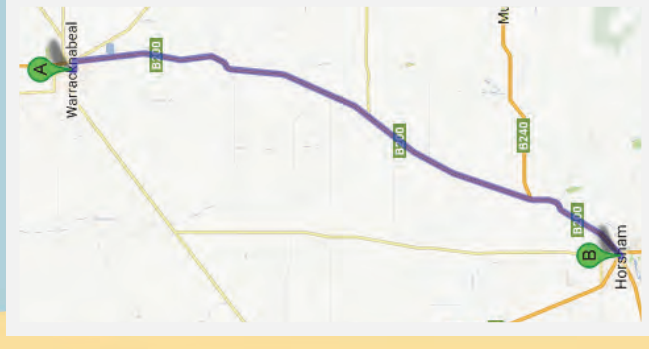

Friday

Henty Highway Coaches

Run by: Henty Highway Coaches

Departs Warracknabeal: 12:35pm
from Scott St/Woolcock St

Departs Horsham: 5:39pm from
Coach Terminal/24 Roberts Ave

Cost: \$10.80 full or \$5.40
concession (one way)

TRANSPORT OPTIONS FOR WARRACKNABEAL RESIDENTS WISHING TO VISIT HORSHAM

Monday

Aqua Movers Bus

Run by: Warracknabeal Neighbourhood House & Learning Centre (WNHLC)

Departs Warracknabeal: 9:00am

Departs Horsham: 1:00pm

For more information contact:

Warracknabeal Neighbourhood House & Learning Centre
2 Cox Street
Warracknabeal

Wednesday

VET Bus

Run by: V/Line (Birchip to Horsham bus— D & J Heard)

Departs Warracknabeal: 8:15am from Scott St/Woolcock St

Departs Horsham: 4:10pm from Roberts Ave

For more information contact:

Warracknabeal Neighbourhood House & Learning Centre
2 Cox Street
Warracknabeal